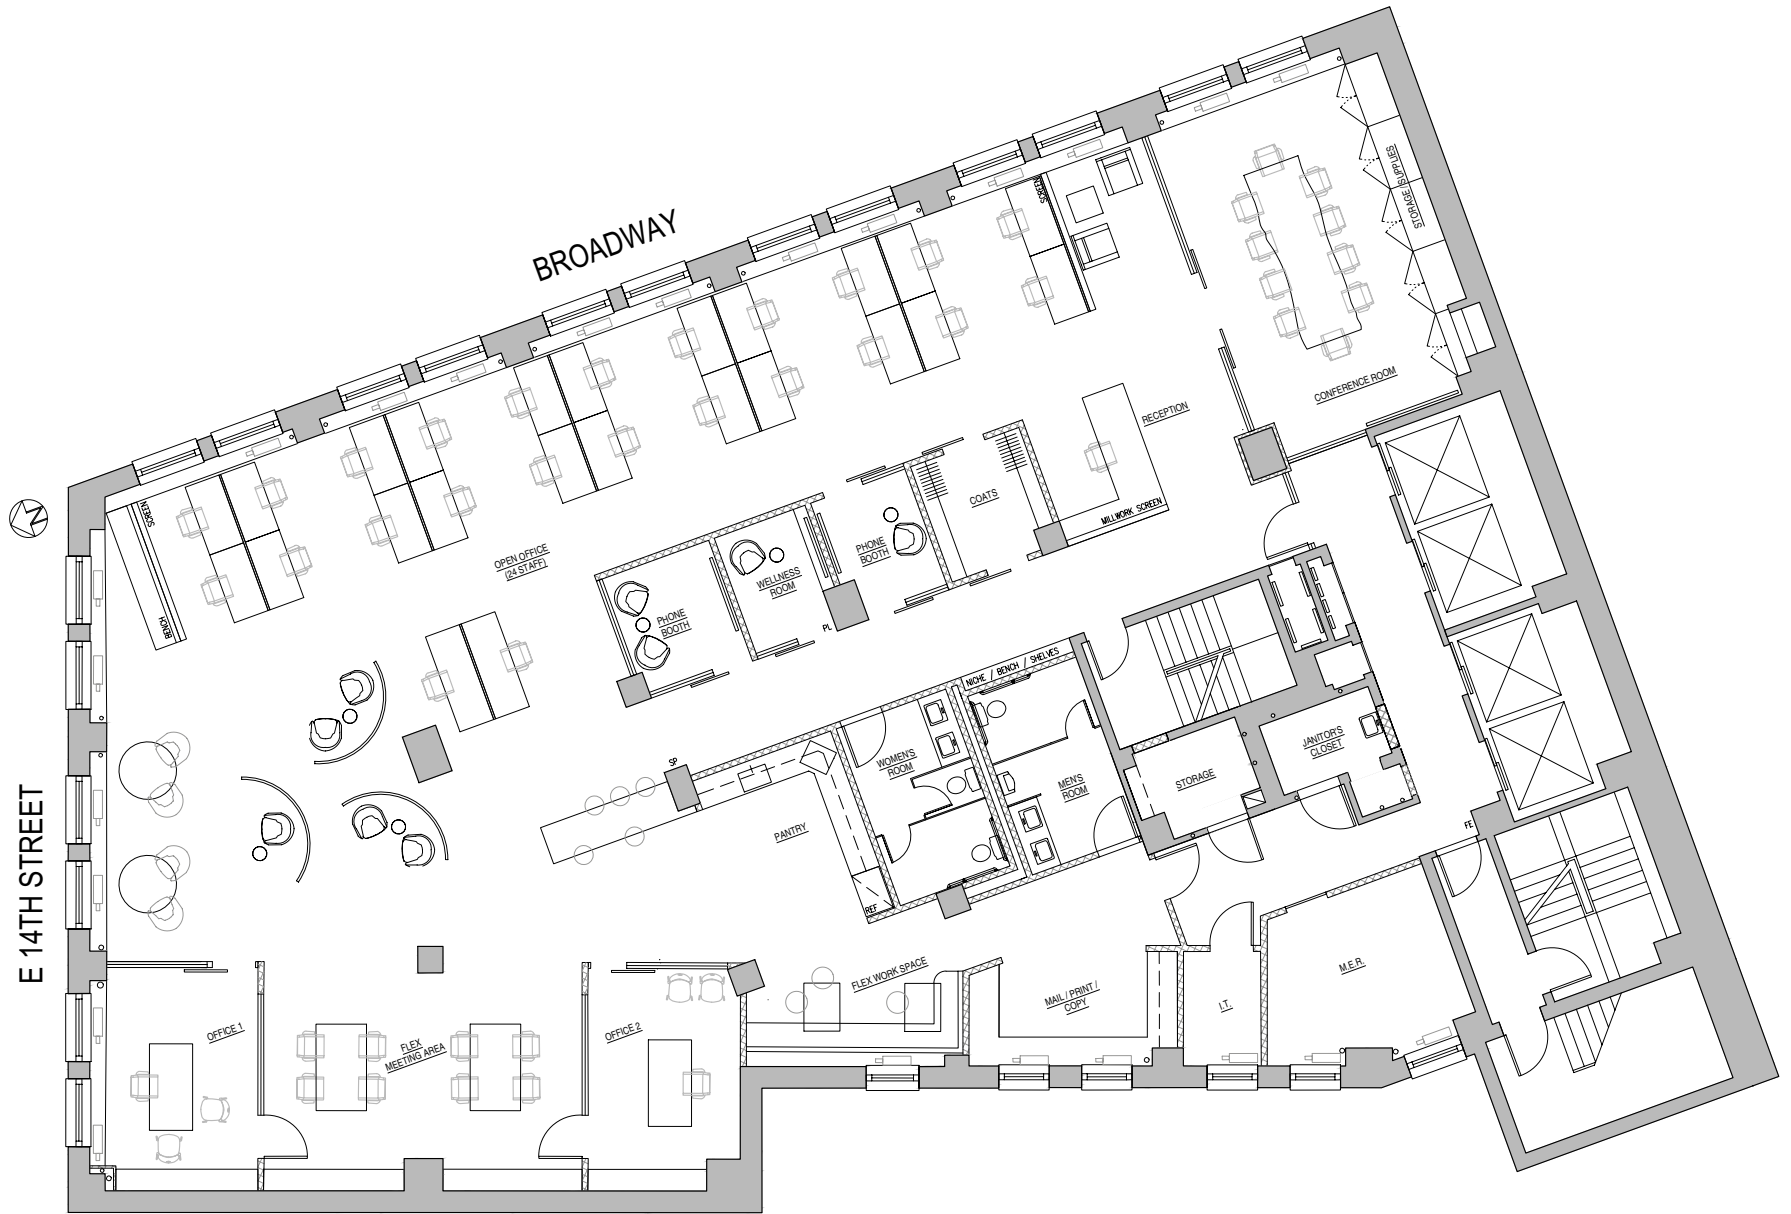

853 Broadway - Entire Sixth Floor
7,897 RSF

THE FEIL ORGANIZATION

[VIEW OFFICE PHOTOGRAPHS ▼](#)

Robert Fisher
212-609-8649
rfisher@feilorg.com

853 Broadway - Entire Sixth Floor
7,897 RSF

THE **FEIL** ORGANIZATION

BACK TO FLOOR PLAN ▲

Robert Fisher
212-609-8649
rfisher@feilorg.com

853 Broadway - Entire Sixth Floor
7,897 RSF

THE FEIL ORGANIZATION

BACK TO FLOOR PLAN ▲

Robert Fisher
212-609-8649
rfisher@feilorg.com

853 Broadway - Entire Sixth Floor
7,897 RSF