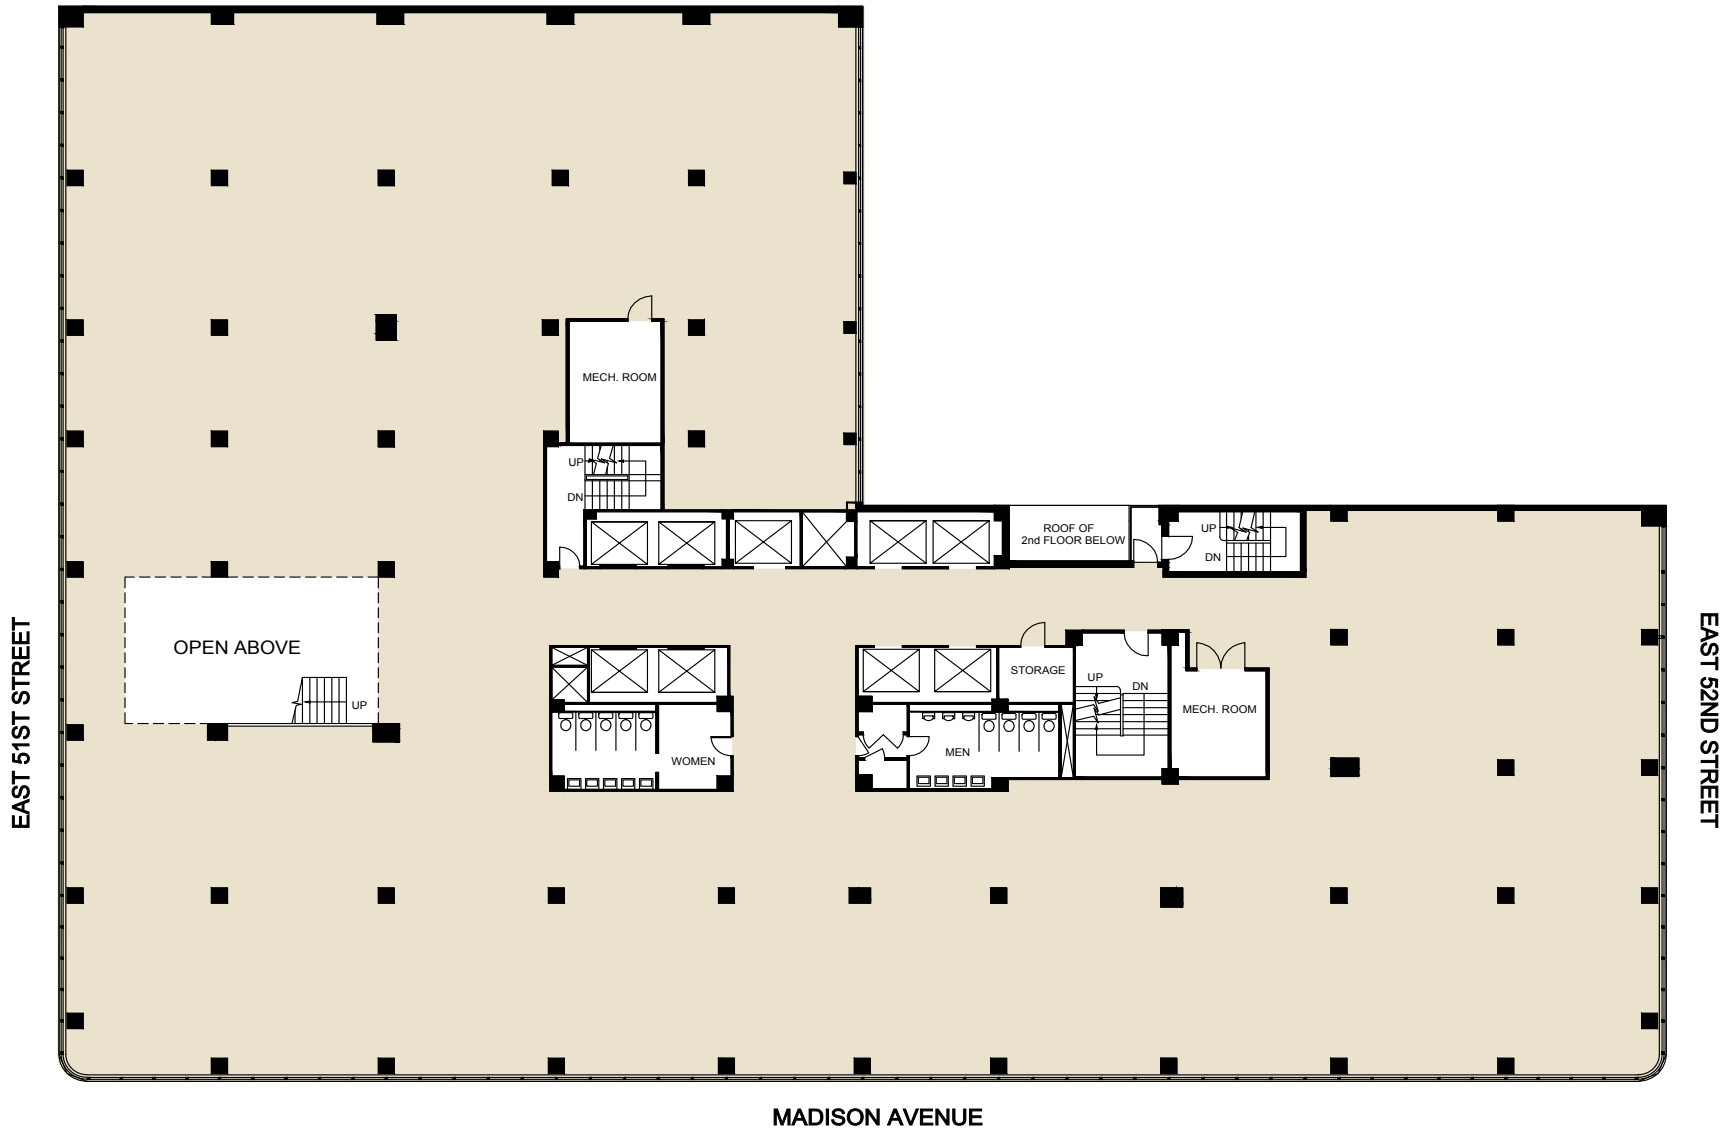

488 Madison Avenue - Floor 6
27,562 RSF

THE FEIL ORGANIZATION

[VIEW OFFICE PHOTOGRPHS](#) ▼

David Turino
212-609-8658
dturino@feilorg.com

Timothy D. Parlante
212-609-8666
tparlante@feilorg.com

488 Madison Avenue - Floor 6
27,562 RSF