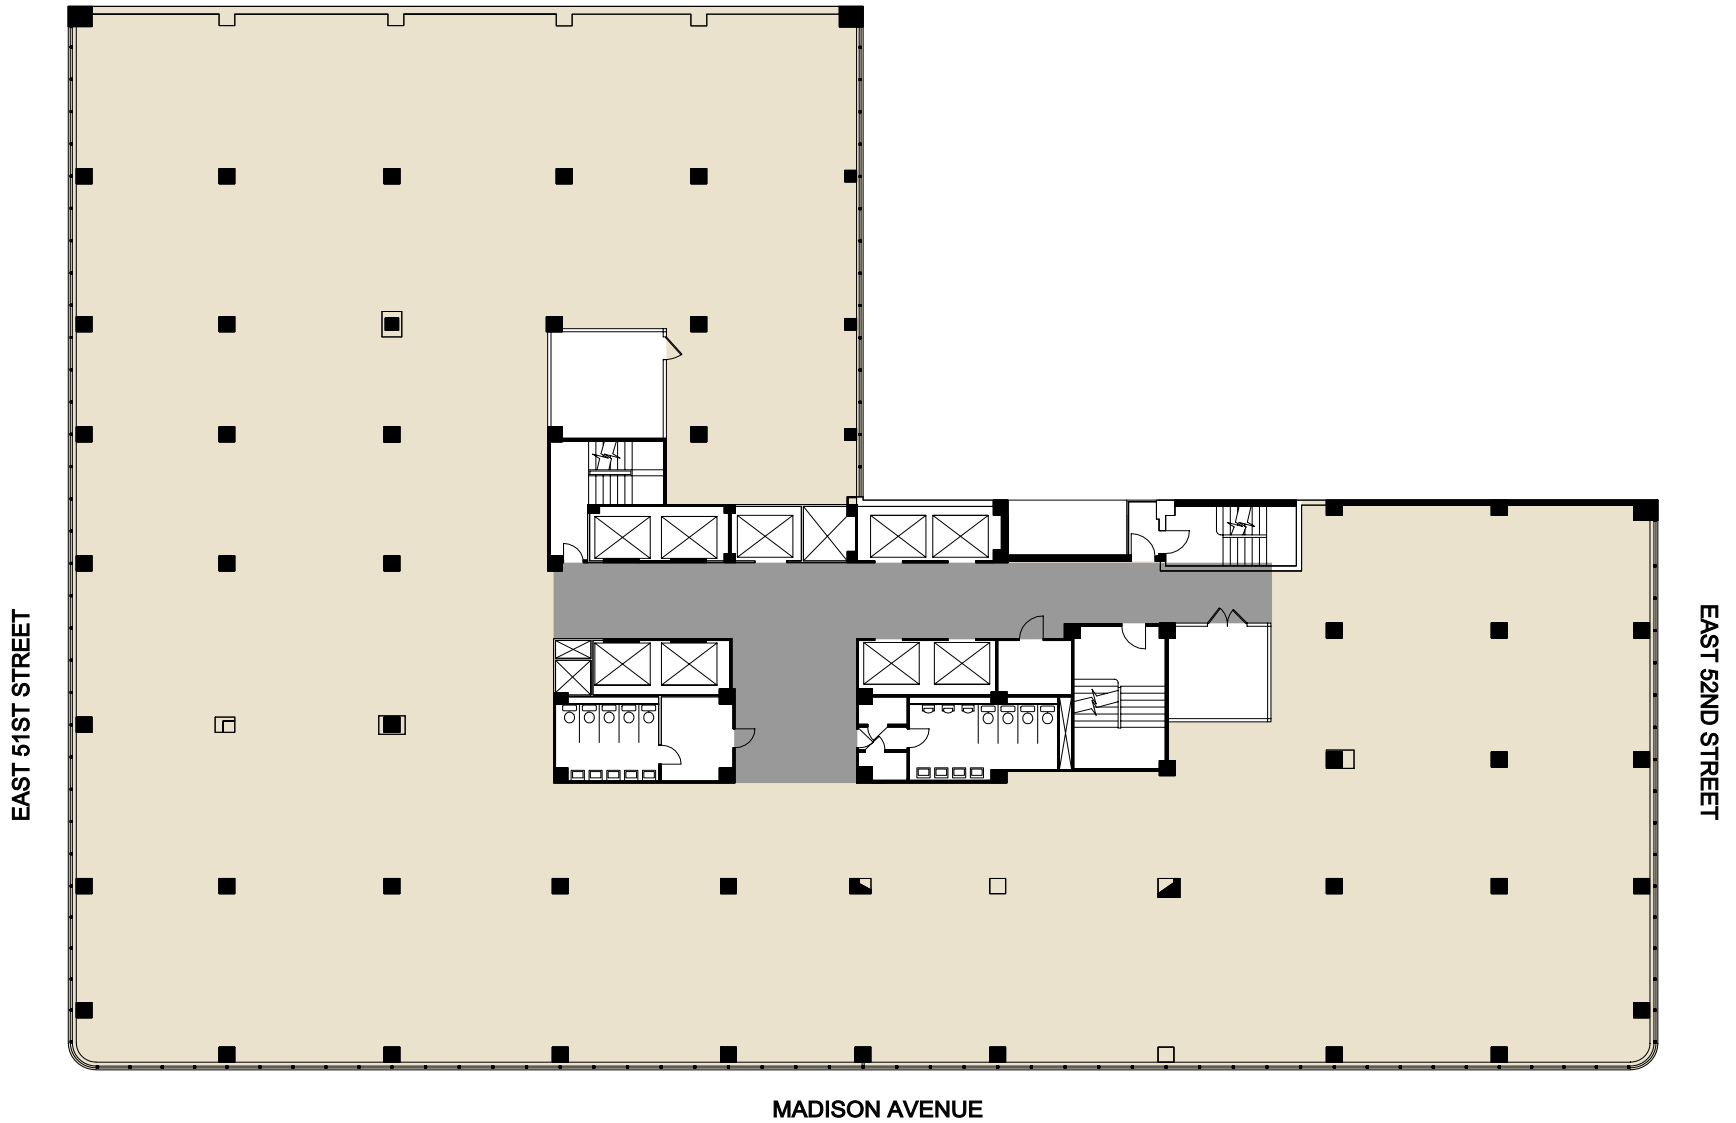

488 Madison Avenue - Floor 4
27,562 RSF

THE FEIL ORGANIZATION

[VIEW OFFICE PHOTOGRPHS](#)

David Turino
212-609-8658
dturino@feilorg.com

Timothy D. Parlante
212-609-8666
tparlante@feilorg.com

488 Madison Avenue - Floor 4
27,562 RSF