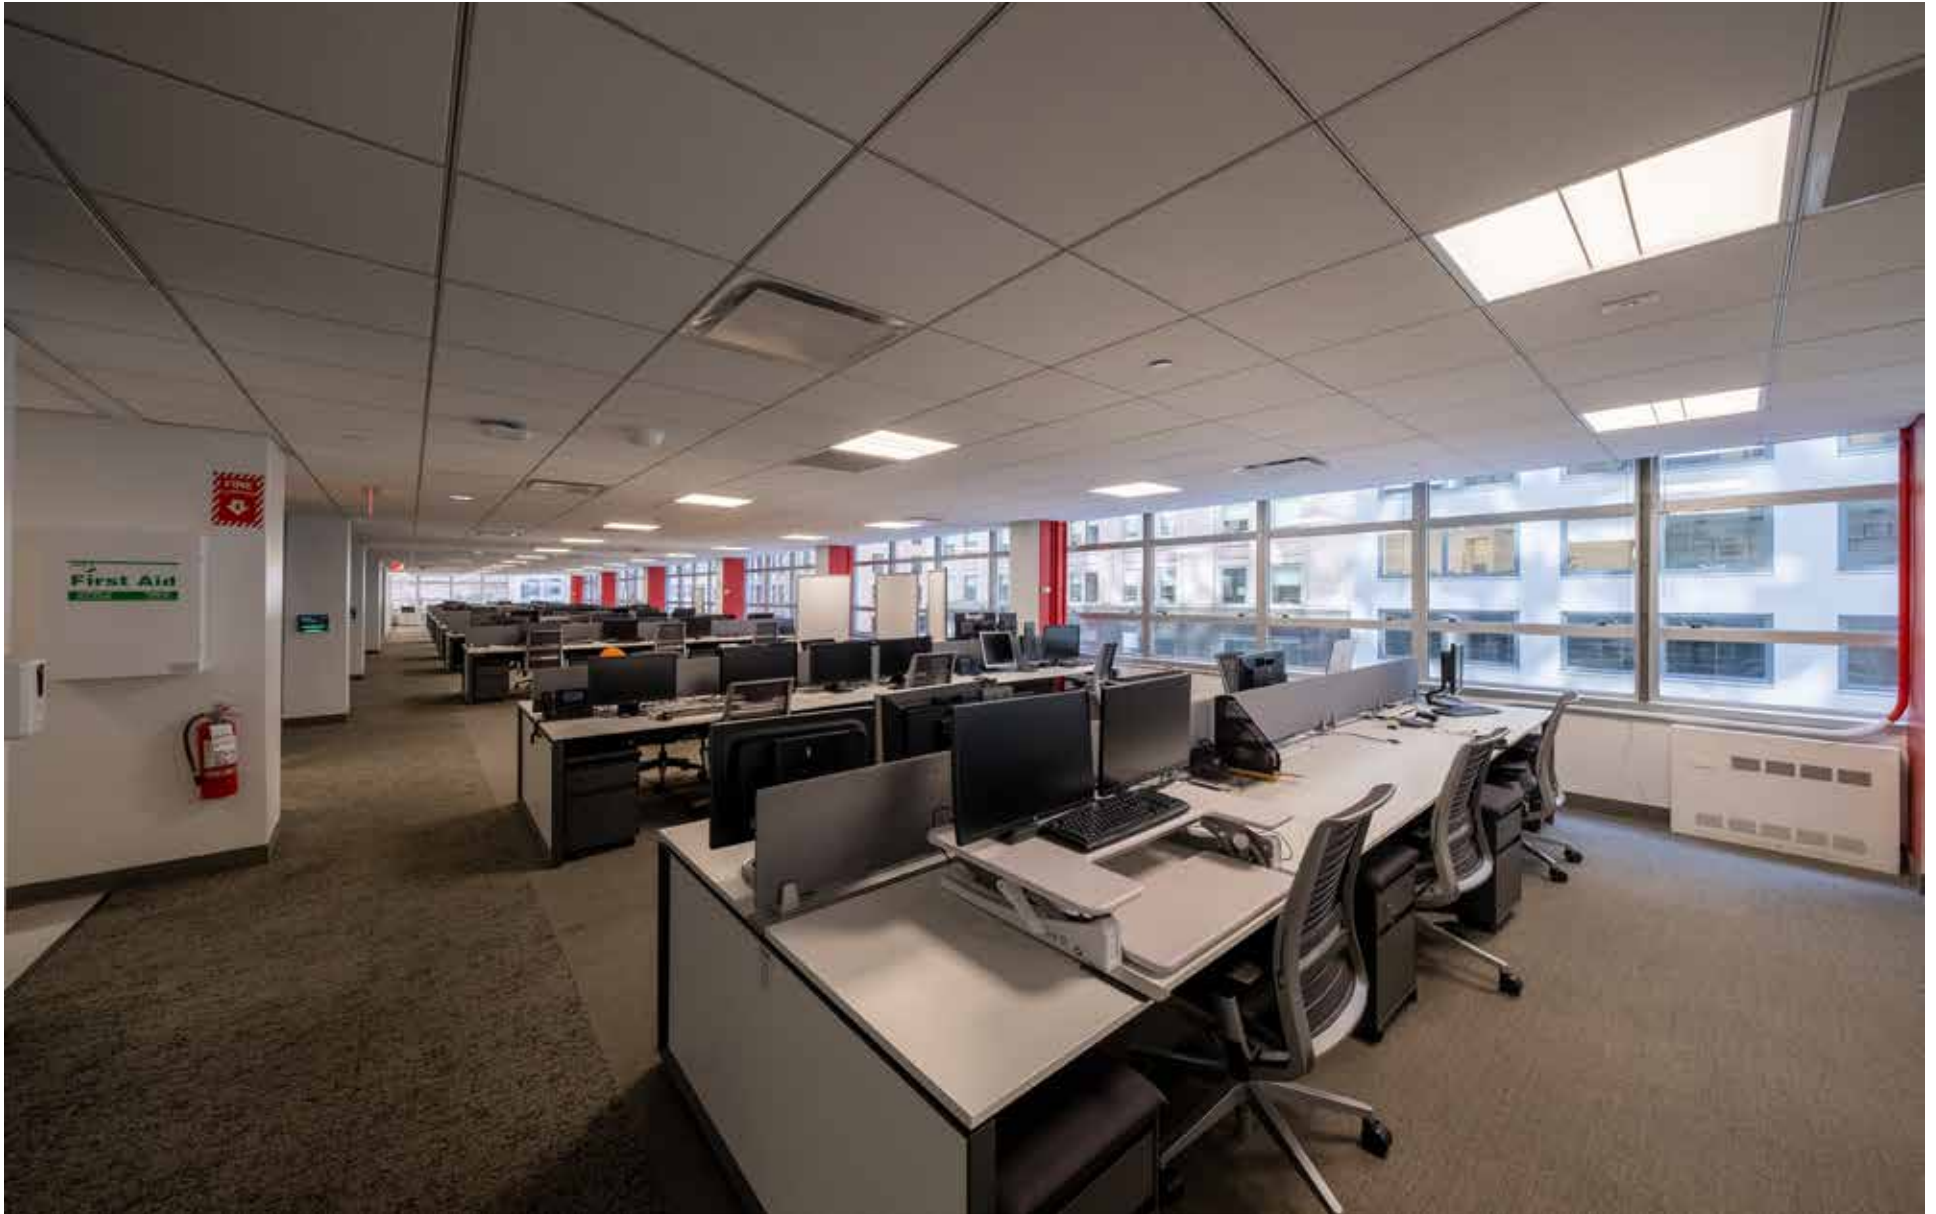

488 Madison Avenue - Floor 4
27,562 RSF

THE FEIL ORGANIZATION

BACK TO FLOOR PLAN ▲

David Turino
212-609-8658
dturino@feilorg.com

Timothy D. Parlante
212-609-8666
tparlante@feilorg.com