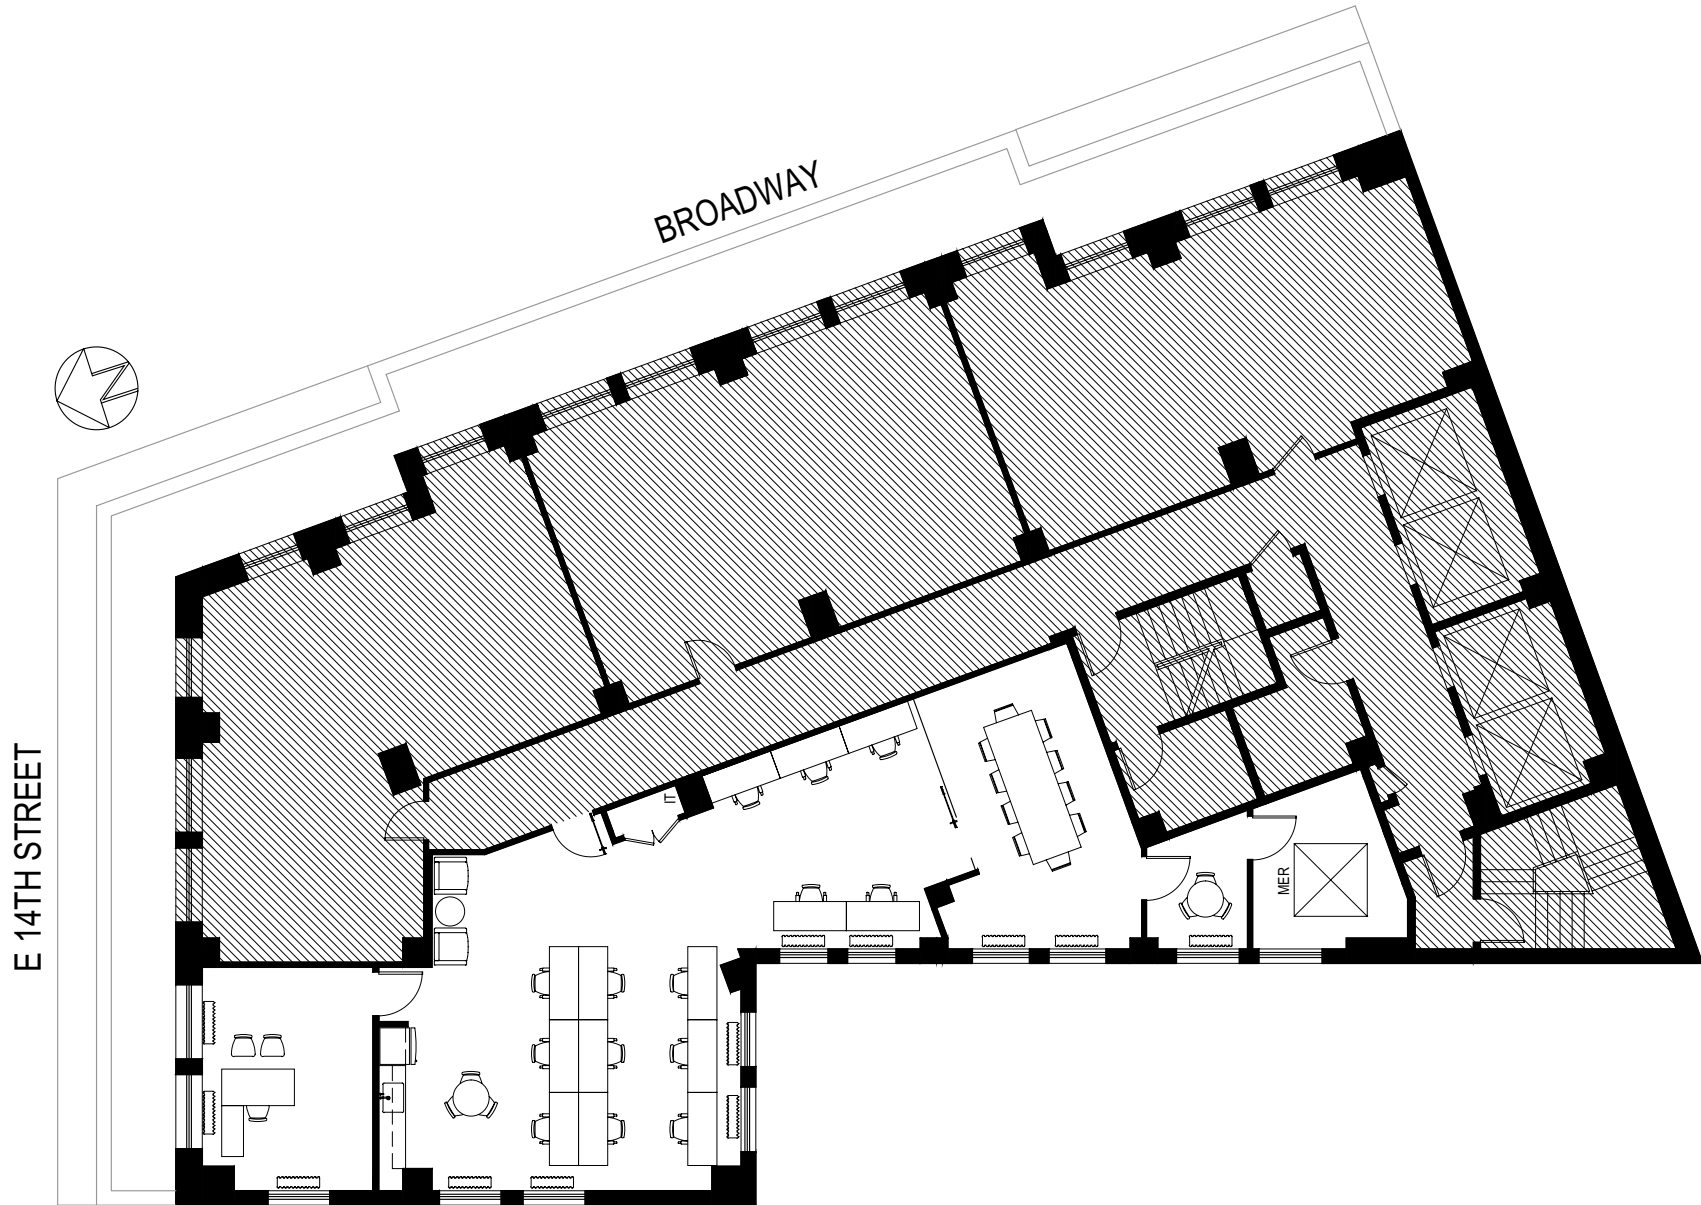

853 Broadway - Floor 20 - Suite 2014
2,512 RSF

THE FEIL ORGANIZATION

[VIEW OFFICE PHOTOGRAPHS ▼](#)

Robert Fisher
212-609-8649
rfisher@feilorg.com

853 Broadway - Floor 20 - Suite 2014
2,512 RSF

THE **FEIL** ORGANIZATION

[BACK TO FLOOR PLAN](#) ▲

Robert Fisher
212-609-8649
rfisher@feilorg.com

853 Broadway - Floor 20 - Suite 2014
2,512 RSF

THE **FEIL** ORGANIZATION

BACK TO FLOOR PLAN ▲

Robert Fisher
212-609-8649
rfisher@feilorg.com