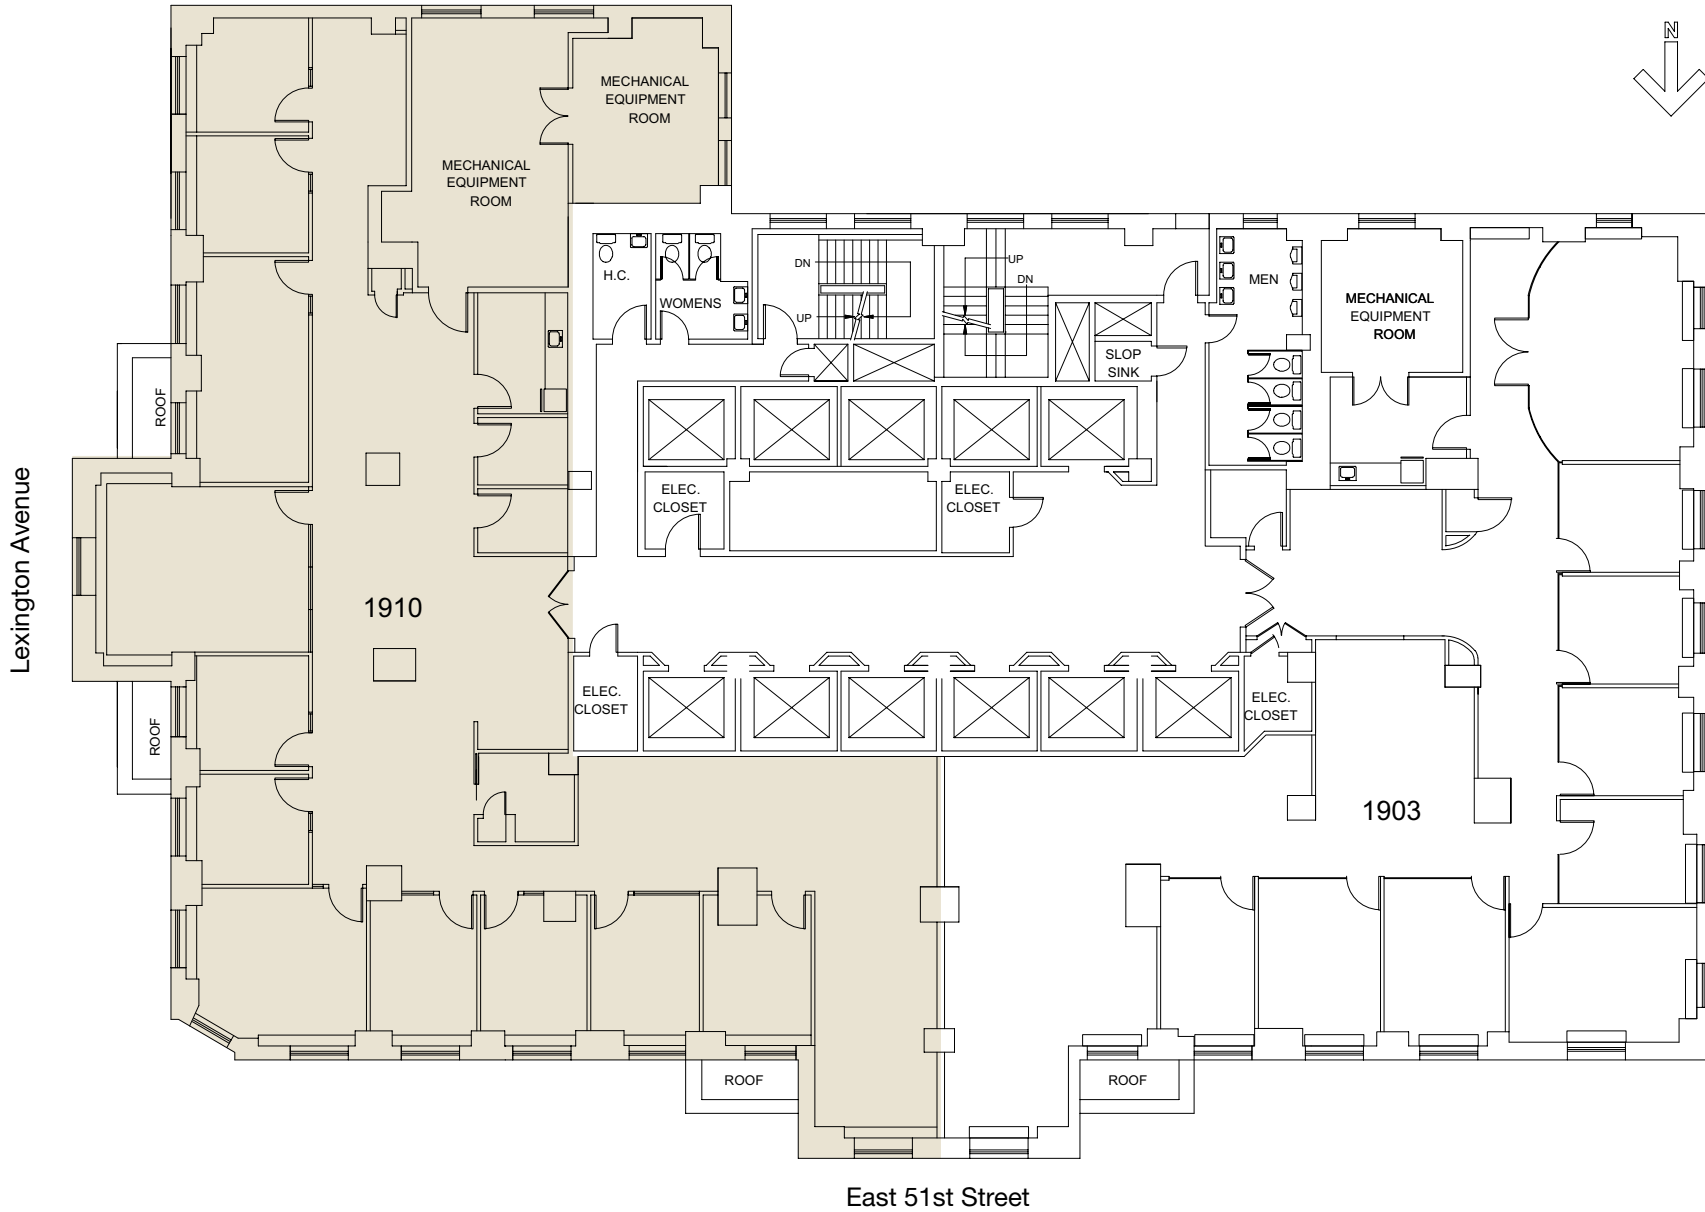

570 Lexington Avenue - Floor 19 - Suite 1910
7,247 RSF

THE FEIL ORGANIZATION

[VIEW OFFICE PHOTOGRAPHS](#)

David Turino
212-609-8658
dturino@feilorg.com

Timothy D. Parlante
212-609-8666
tparlante@feilorg.com