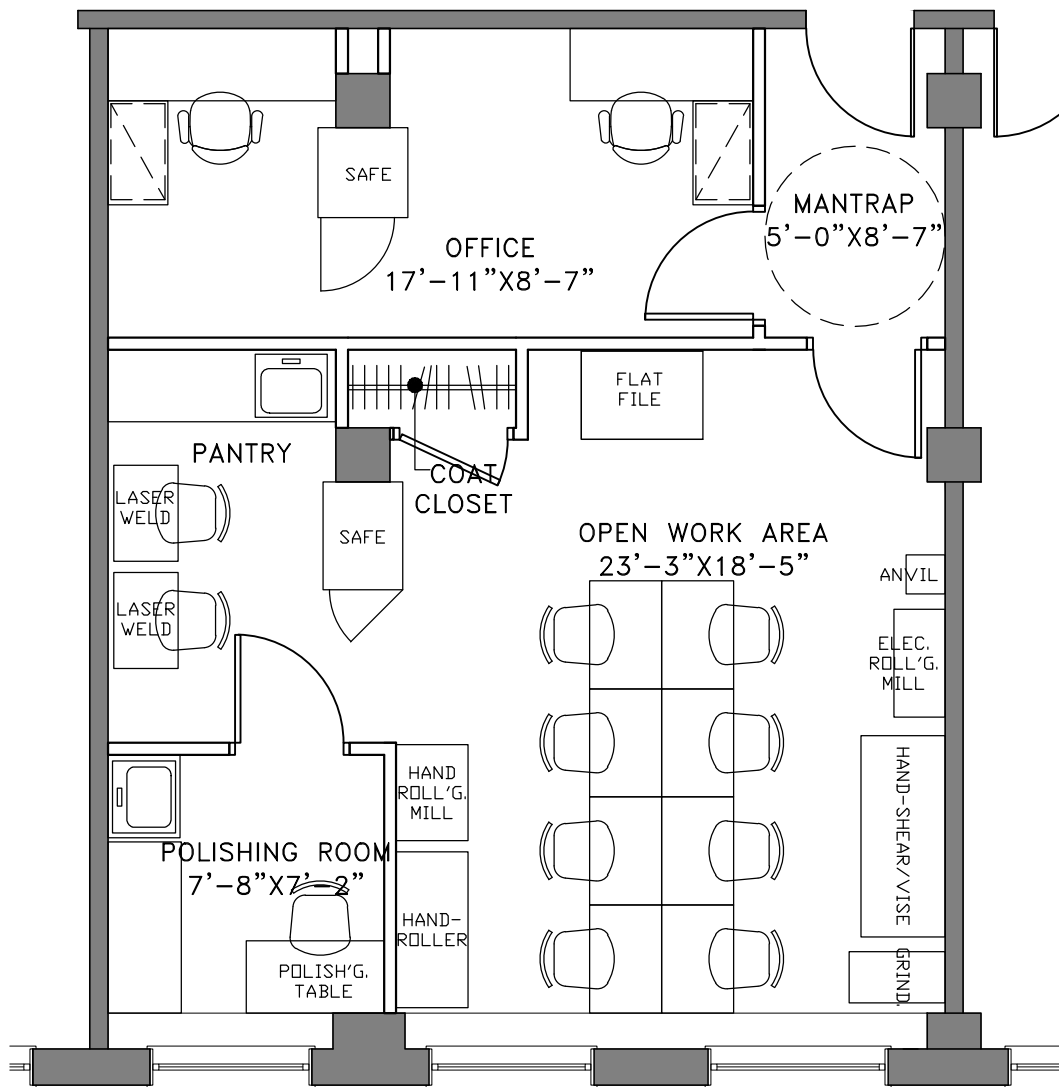

551 Fifth Avenue – 5th Floor – Suite 515
1,117 RSF

| QTY | DESCRIPTION |
|-----|----------------|
| 2 | OFFICE |
| 8 | WORK STATIONS |
| 1 | MANTRAP |
| 1 | COAT CLOSET |
| 1 | POLISHING ROOM |
| 1 | PANTRY |
| 10 | PERSONNEL |