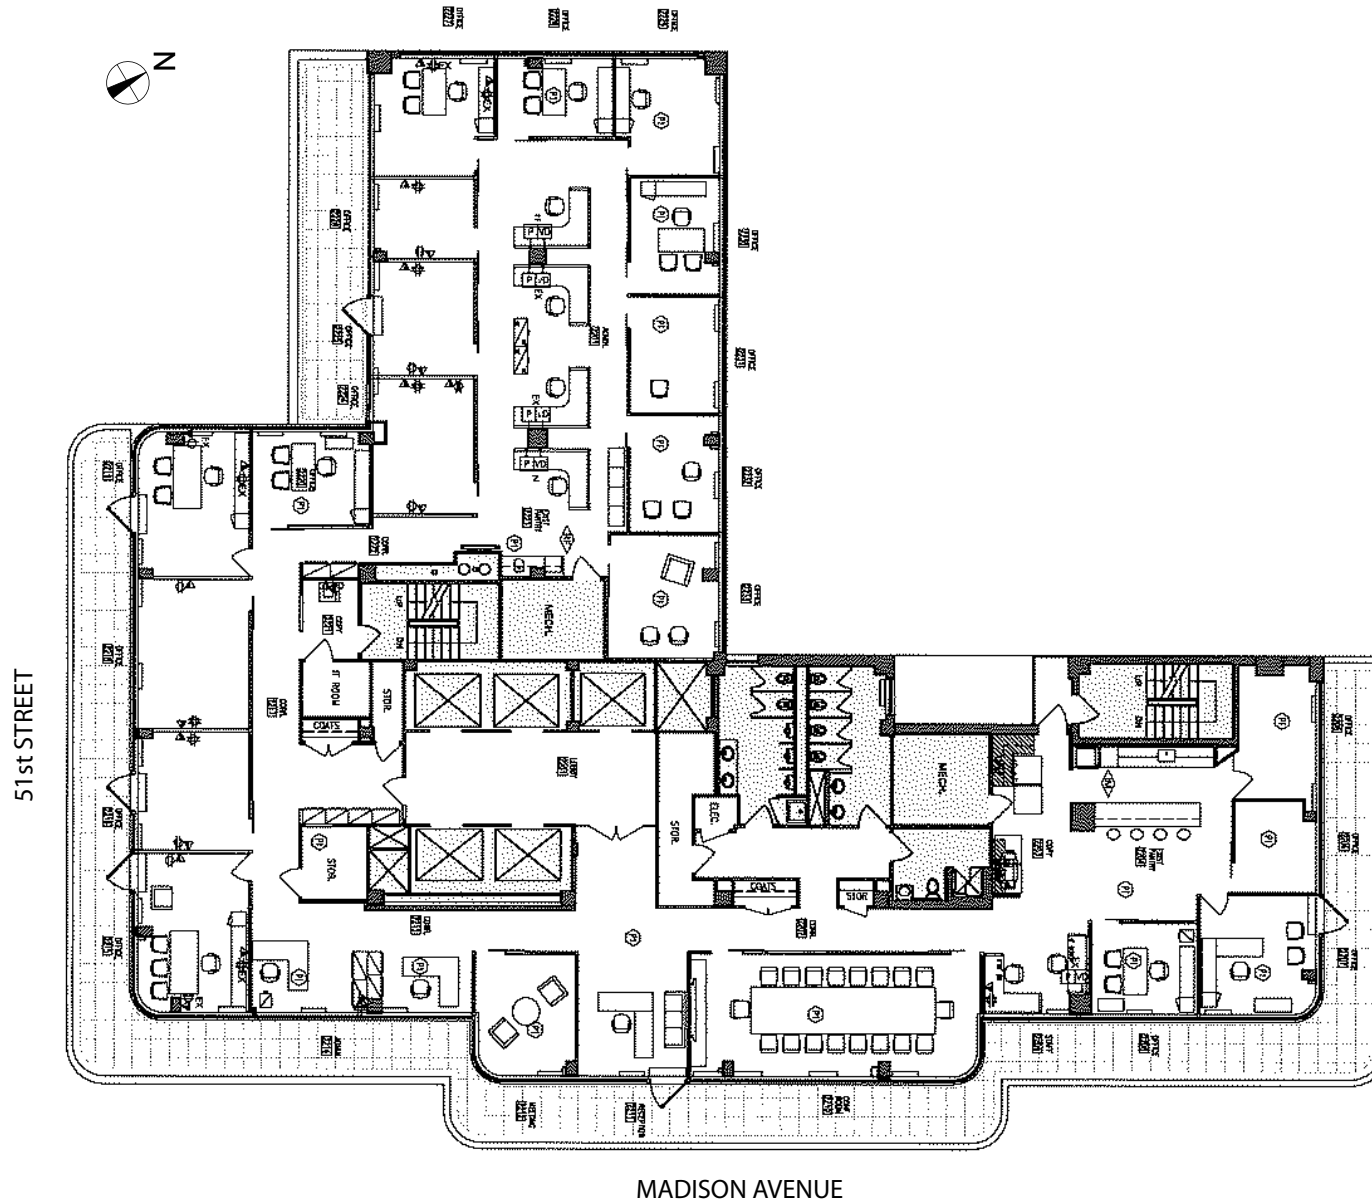

488 Madison – Floor 22 - Suite 2200
10,644 RSF

THE FEIL ORGANIZATION

[VIEW OFFICE PHOTOGRAPHS](#)

David Turino
212-609-8658
dturino@feilorg.com

Timothy D. Parlante
212-609-8666
tparlante@feilorg.com

488 Madison – Floor 22 - Suite 2200
10,644 RSF