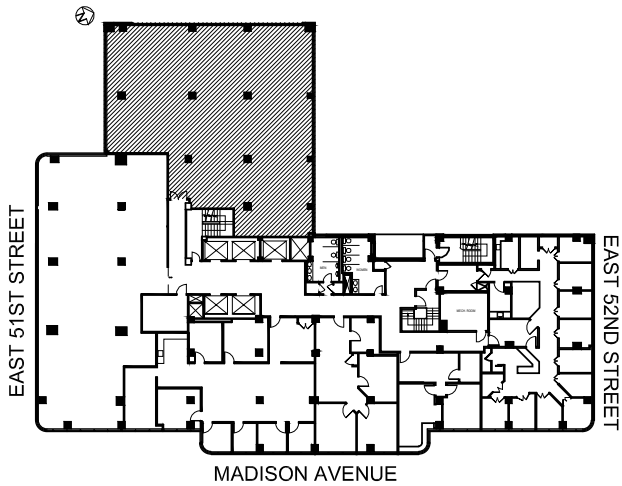

488 Madison Avenue - Floor 17 - Suite 1706

5,217 RSF

LEGEND

A - CONFERENCE ROOM (12 PERSONS)	1
B - BREAKOUT ROOM (4 PERSONS)	1
C - OFFICE	10
D - WORKSTATIONS (6X6)	9
E - PANTRY	1
F - IT / SERVER	1
G - COPY / PRINT	2
H - RECEPTION	1
J - COAT CLOSET	1
K - STORAGE CLOSET	3
L - FILES	18 LF