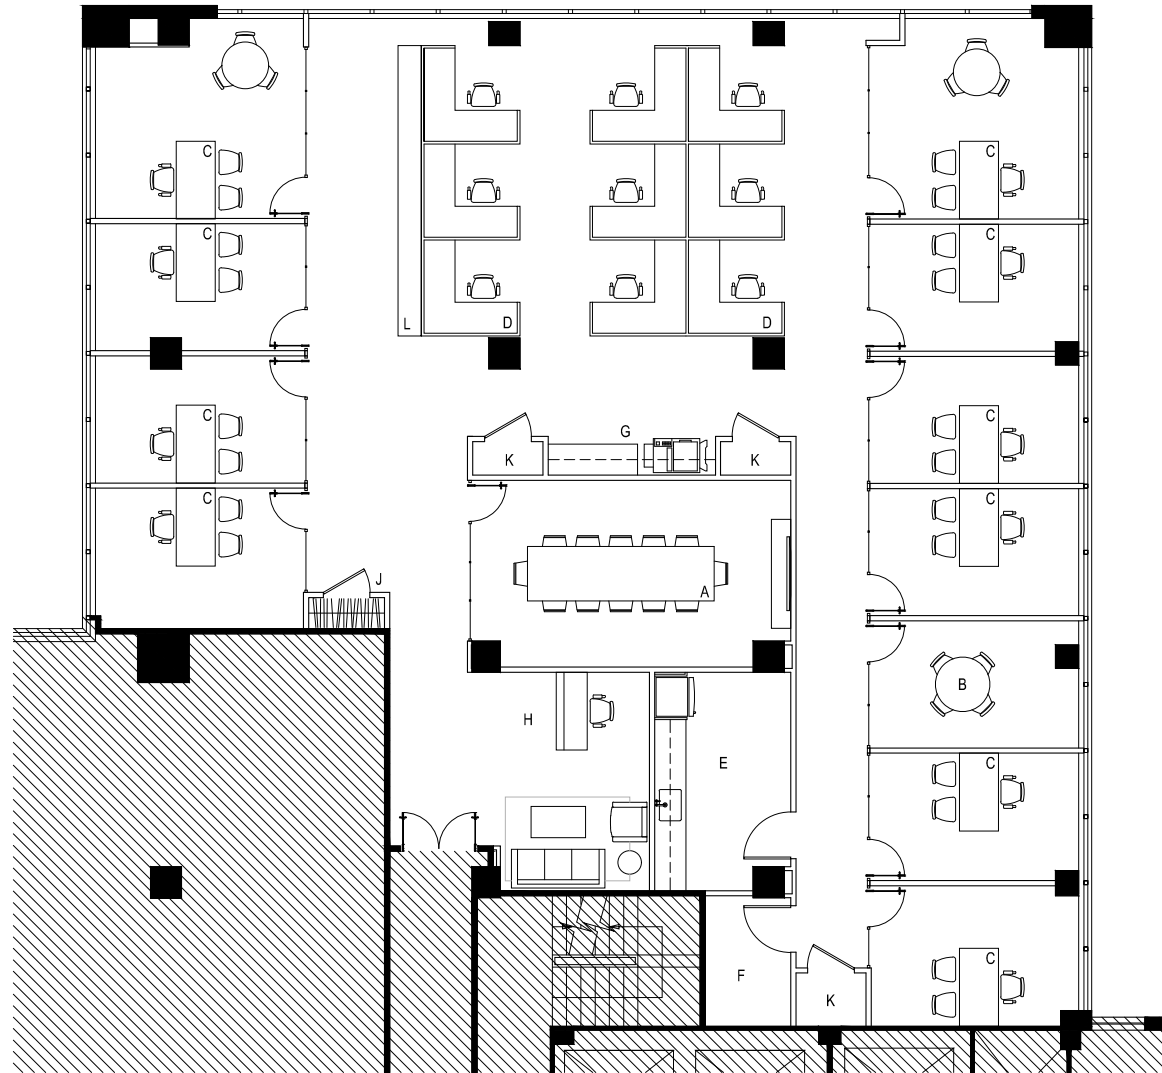

488 Madison Avenue - Floor 17 - Suite 1706

5,217 RSF

LEGEND

A - CONFERENCE ROOM (12 PERSONS)	1
B - BREAKOUT ROOM (4 PERSONS)	1
C - OFFICE	10
D - WORKSTATIONS (6X6)	9
E - PANTRY	1
F - IT / SERVER	1
G - COPY / PRINT	2
H - RECEPTION	1
J - COAT CLOSET	1
K - STORAGE CLOSET	3
L - FILES	18 LF